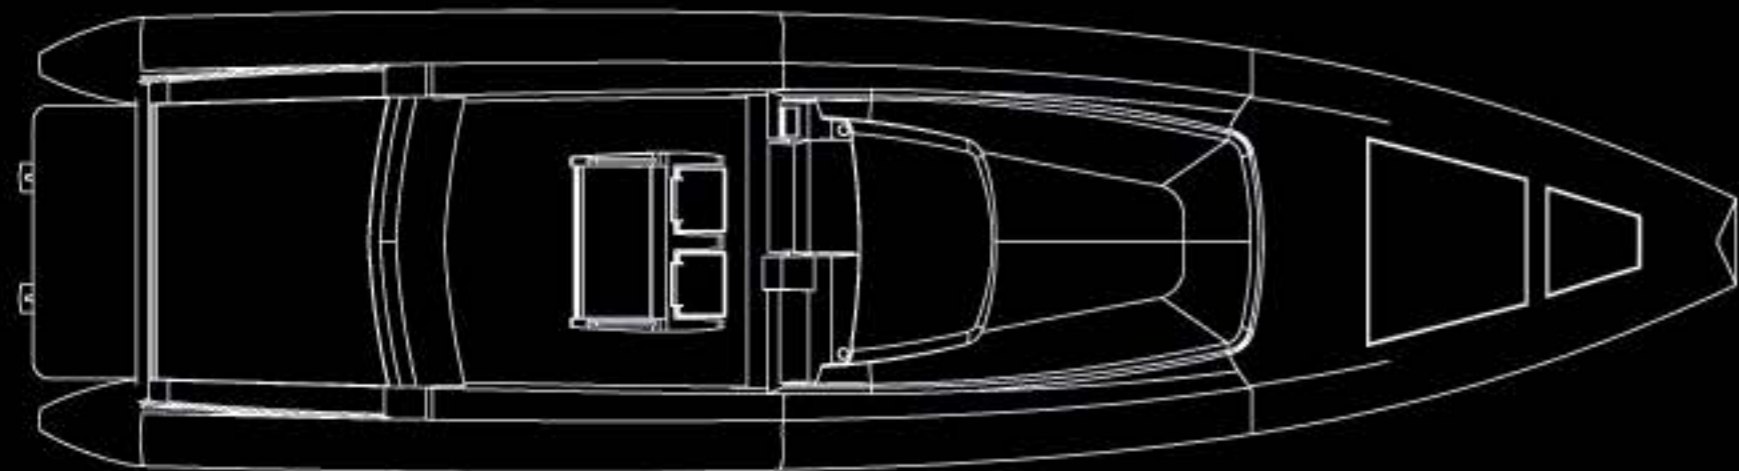

*#GetAhead*

SEABORN PERFORMANCE

The ultimate compact sport cabin RIB

ATTITUDE  
35

ATTITUDE  
35

ATTITUDE 35 10,90m is the ultimate compact sport cabin RIB. Based on a highly proven hull, she is a true compact cruiser, on full size cockpit bulkheads, low profile cabin with separate head /shower room, a very spacious V berth and low drag twin stepped hull.

Built for single or twin sterndrives or outboard engines, up to twin 400 hp, she is a real high performer, as well as a very fuel efficient boat thanks to the low drag twin stepped hull.

ATTITUDE 35 is ideal for all around cruising, combining the characteristics of a true sport boat and the amenities of a small cruiser.

## ATTITUDE 35

L.O.A.: 10.90 m

Beam Overall: 2.95 m

Hull: DEEPV 2vented steps

Displacement: 2.600kg

Fuel capacity: 500L

Water capacity: 150L

Max engines: 2x400HP